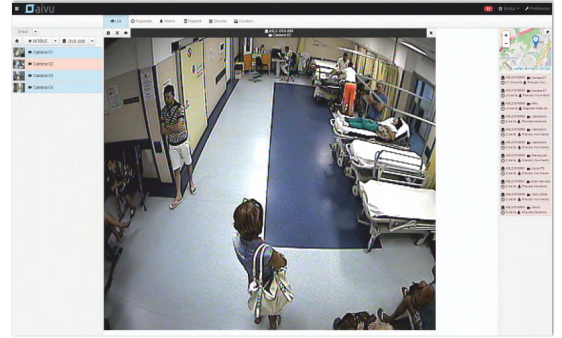

High-quality performances of Aitek's AiVu software ensure access to HD live and recordings both from the control centre and mobile devices.

Pan-Tilt-Zoom and crop options make for a 360-degree landscape rotation with no "blind spots" and full display of details.

Besides other functionalities, the web interface enables operative personnel to access live image from connected video-cameras, display and download recordings, set patrols for the cyclic viewing of defined pre-shots and display image from different video-cameras simultaneously (multi-tail mode).

Access to video-stream can be scheduled according to time-intervals for the viewing of live, recordings and alarms at pre-defined times (e.g. surgery opening hours or night-time video surveillance). This platform is equipped with diagnostics and alarm-management systems for real-time detection of field device failures.

The user interface enables the setting of motion sensors on video-cameras for the detection of non-authorized access/intrusions into restricted areas. Alarms are automatically notified to the interface together with the relevant recording.

Access to video-stream, alarms and system management tools is policy-regulated (e.g. logging, enabling, encrypting), according to enforced national privacy standards.