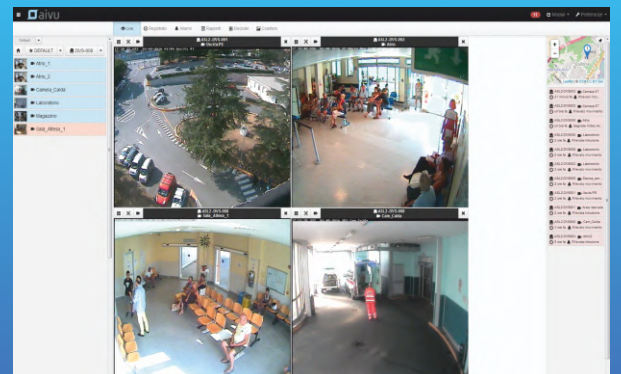

Besides other functionalities, the web interface enables operative personnel to access live image from connected video-cameras, display and download recordings, set patrols for the cyclic viewing of defined pre-shots and display image from different video-cameras simultaneously (multi-tail mode).

Access to video-stream can be scheduled according to time-intervals for the viewing of live, recordings and alarms at pre-defined times (e.g. surgery opening hours or night-time video surveillance). This platform is equipped with diagnostics and alarm-management systems for real-time detection of field device failures.

The user interface enables the setting of motion sensors on video-cameras for the detection of non-authorized access/intrusions into restricted areas. Alarms are automatically notified to the interface together with the relevant recording.

Access to video-stream, alarms and system management tools is policy-regulated (e.g. logging, enabling, encrypting), according to enforced national privacy standards.

Main functionalities

- Management of 60+ HD fixed and PTZ video-cameras
- Web interface for live/recording display, pan-tilt-zoom, video-camera patrol setting, simultaneous viewing of multiple streams of footage
- Video-stream download by time-interval
- Alarm console for the detection and management of CCTV device failures
- Setting of motion sensors on video-cameras for the detection of unauthorized access/intrusions into restricted areas